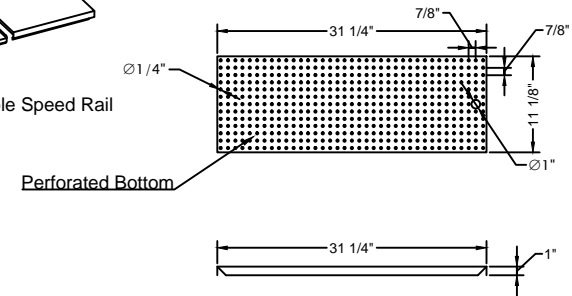

FRONT ELEVATION

SEE DETAIL "A"

SIDE VIEW

- 18 GA. 304 stainless steel construction.
- STS Leg and STS feet.
- Drain Basket Included.

DETAIL "A"

PLAN VIEW

ISOMETRIC

DRAWIN FOR :	MAT.	TOP : 18GA. 304 S/S. BASE :	DATE	REVISIONS	<p>Tarrison Products Ltd.</p>
REF. NO :	REQ'D/ITEM :				
ITEM NAME : Cocktail Mix Unit with Cover	DATE : May/ 04/ 2019				
PROD. NO. : TA-CMU48SCR	BY :				
SCALE: 1/2" =1'-0"	CHECKED BY :				