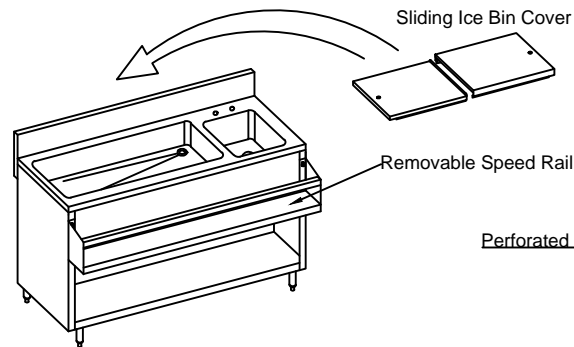

FRONT ELEVATION

SEE DETAIL "A"

SIDE VIEW

- 18 GA. 304 stainless steel construction.
- STS Leg and STS feet.
- Drain Basket Included.

DETAIL "A"

PLAN VIEW

ISOMETRIC

DRAWIN FOR :	MAT.	TOP : 18GA. 304 S/S. BASE :	DATE	REVISIONS	<p>Tarrison Products Ltd.</p>
REF. NO :	REQ'D/ITEM :				
ITEM NAME : Cocktail Mix Unit with Cover	DATE : May/ 04/ 2019				
PROD. NO. : TA-CMU48SCR	BY :				
SCALE: 1/2" =1'-0"	CHECKED BY :				