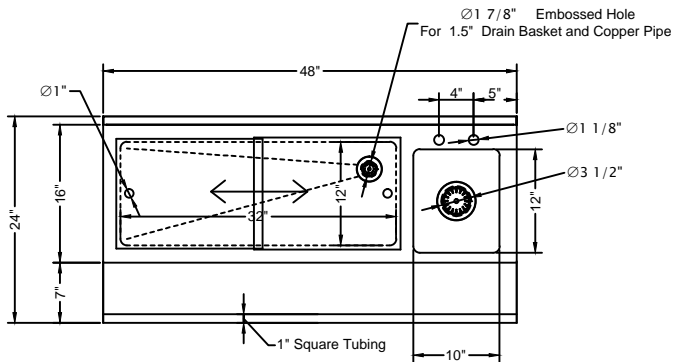

FRONT ELEVATION

SEE DETAIL "A"

SIDE VIEW

- 18 GA. 304 stainless steel construction.
- STS Leg and STS feet.
- Drain Basket Included.

DETAIL "A"

PLAN VIEW

ISOMETRIC

DRAWIN FOR :	MAT.	TOP : 18GA. 304 S/S. BASE :	DATE	REVISIONS	<p>Tarrison Products Ltd.</p>
REF. NO :	REQ'D/ITEM :				
ITEM NAME : Cocktail Mix Unit with Cover	DATE : May/ 04/ 2019				
PROD. NO. : TA-CMU48SCR	BY :				
SCALE: 1/2" =1'-0"	CHECKED BY :				