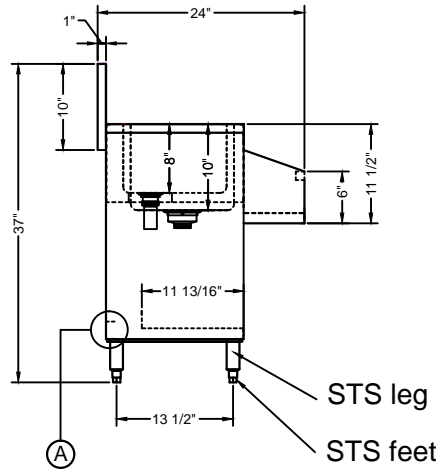

FRONT ELEVATION

SEE DETAIL "A"

SIDE VIEW

- 18 GA. 304 stainless steel construction.
- STS Leg and STS feet.
- Drain Basket Included.

DETAIL "A"

PLAN VIEW

ISOMETRIC

DRAWIN FOR :	MAT.	TOP : 18GA. 304 S/S. BASE :	DATE	REVISIONS	<p>Tarrison Products Ltd.</p>
REF. NO :	REQ'D/ITEM :				
ITEM NAME : Cocktail Mix Unit with Cover	DATE : May/ 04/ 2019				
PROD. NO. : TA-CMU48SCR	BY :				
SCALE: 1/2" =1'-0"	CHECKED BY :				